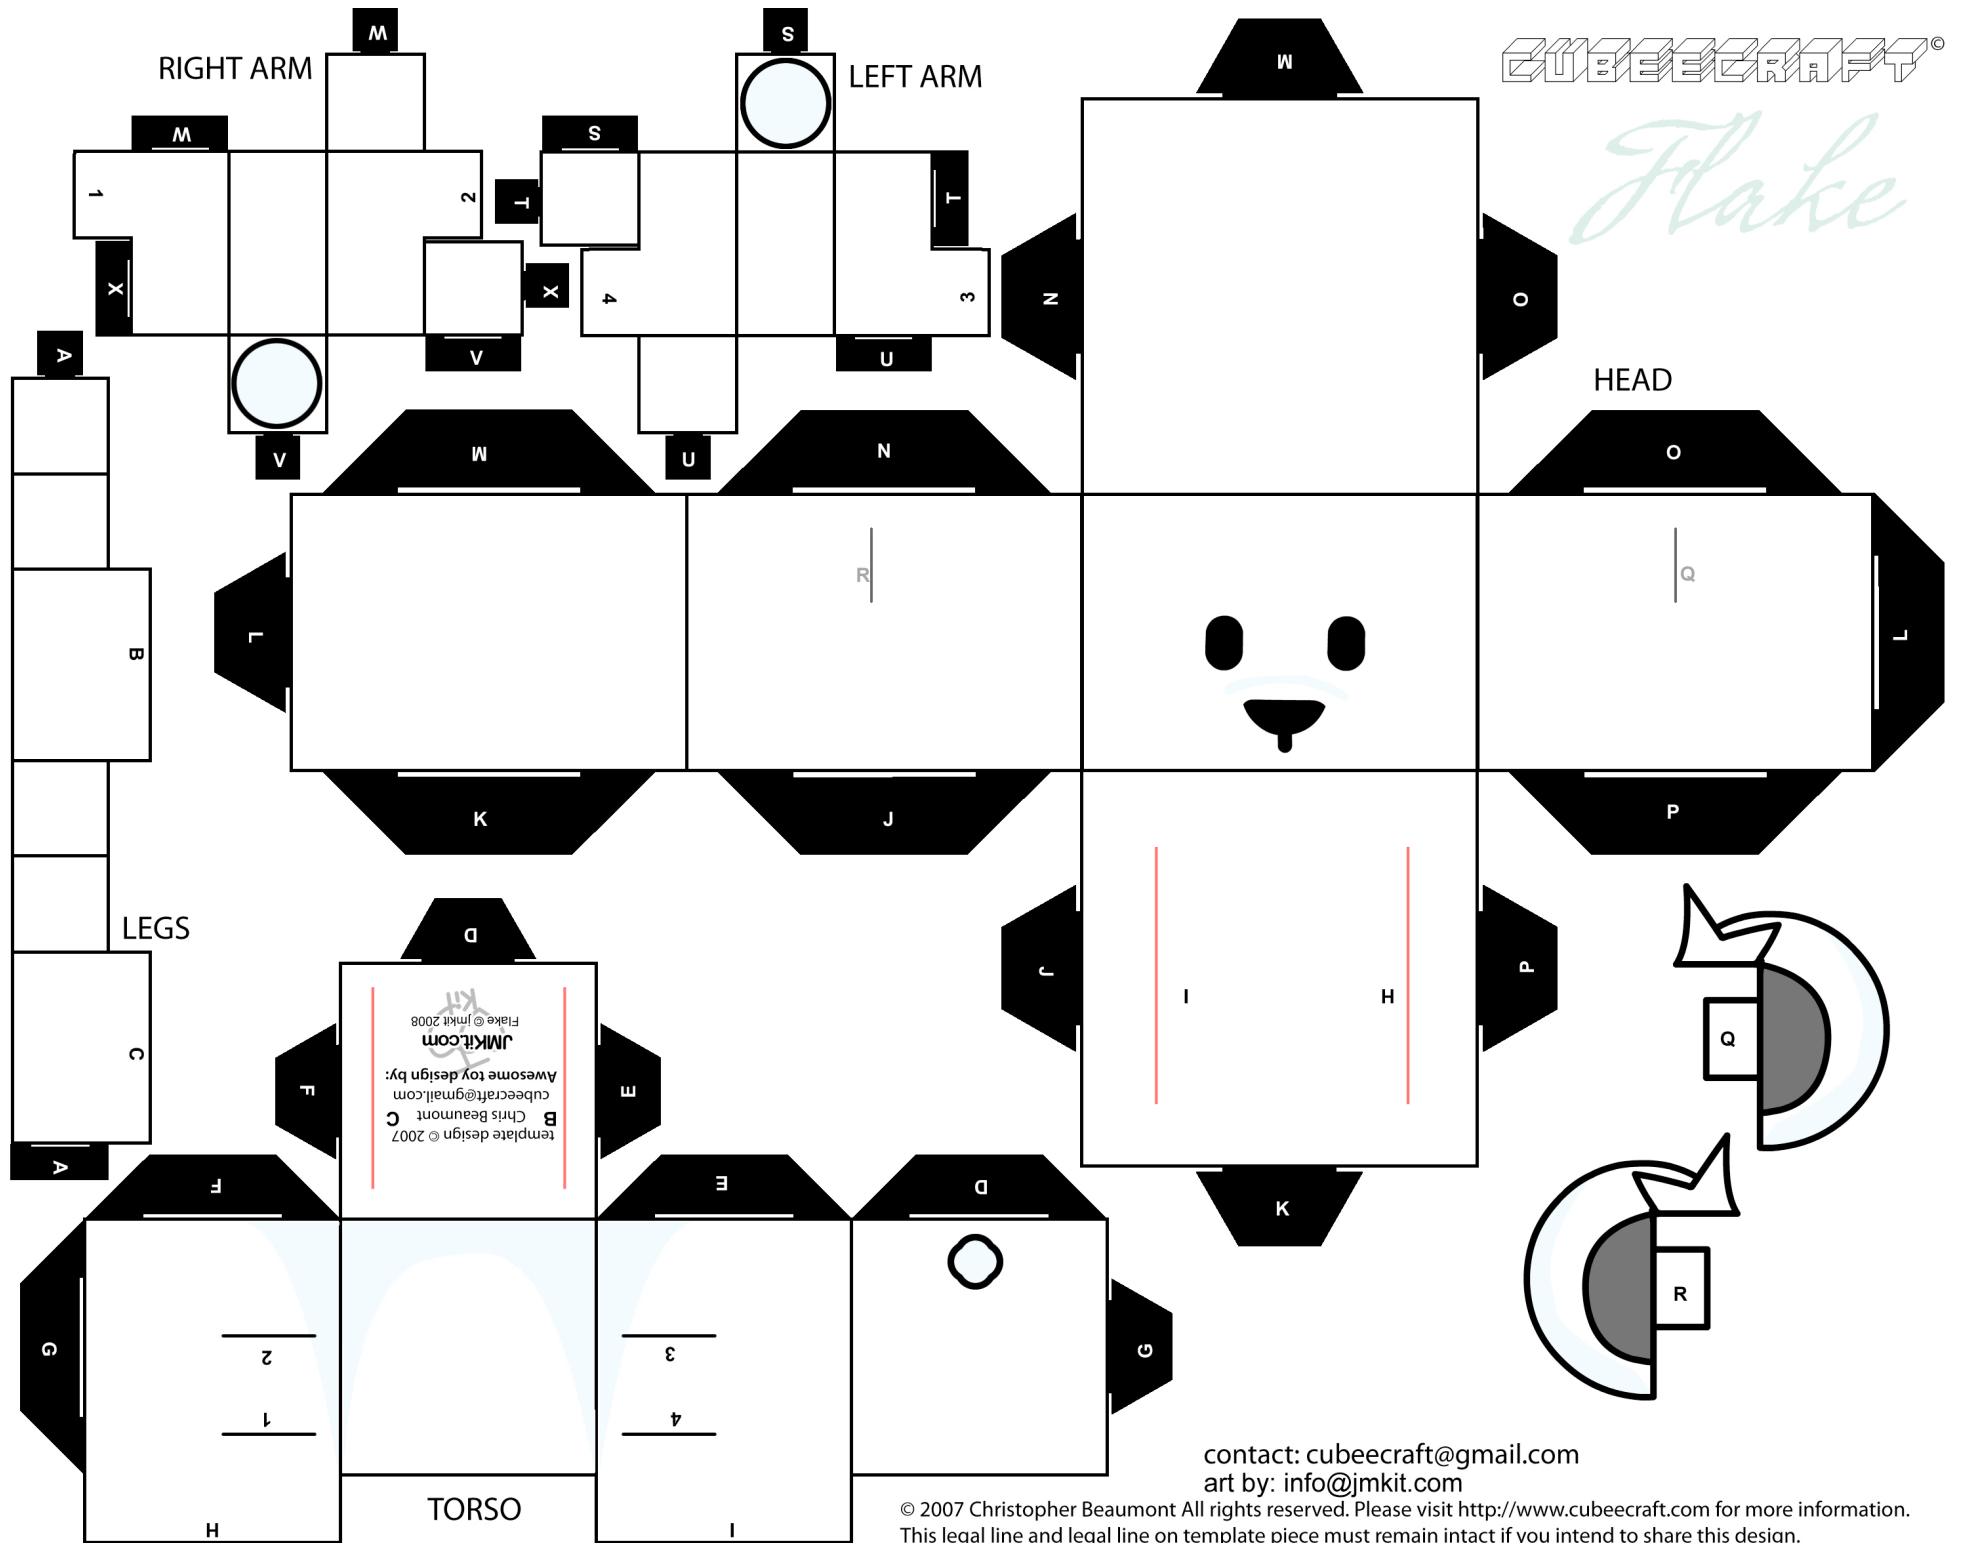

Flake

RIGHT ARM

LEFT ARM

HEAD

LEGS

TORSO

© 2007
 template design by
 B Chris Beaumont
 cubecraft@gmail.com
 Awesome toy design by:
 JMKit.com
 Flake © jmkit 2008

contact: cubecraft@gmail.com
 art by: info@jmkit.com